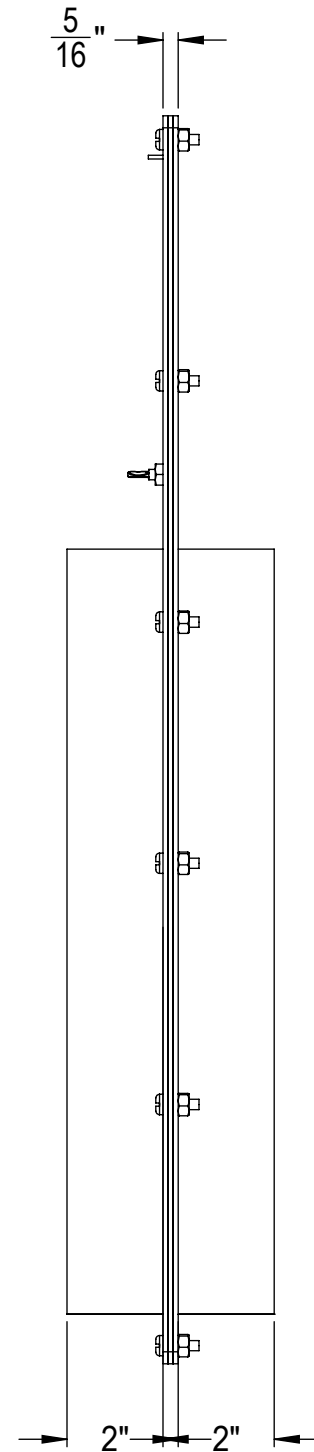

Scale: 1:4

Sheet

## 16" Fabricated Full Blast Gate

Date

Thursday, April 8, 2021

Part No

FFG16

Sheet No

16 Inch