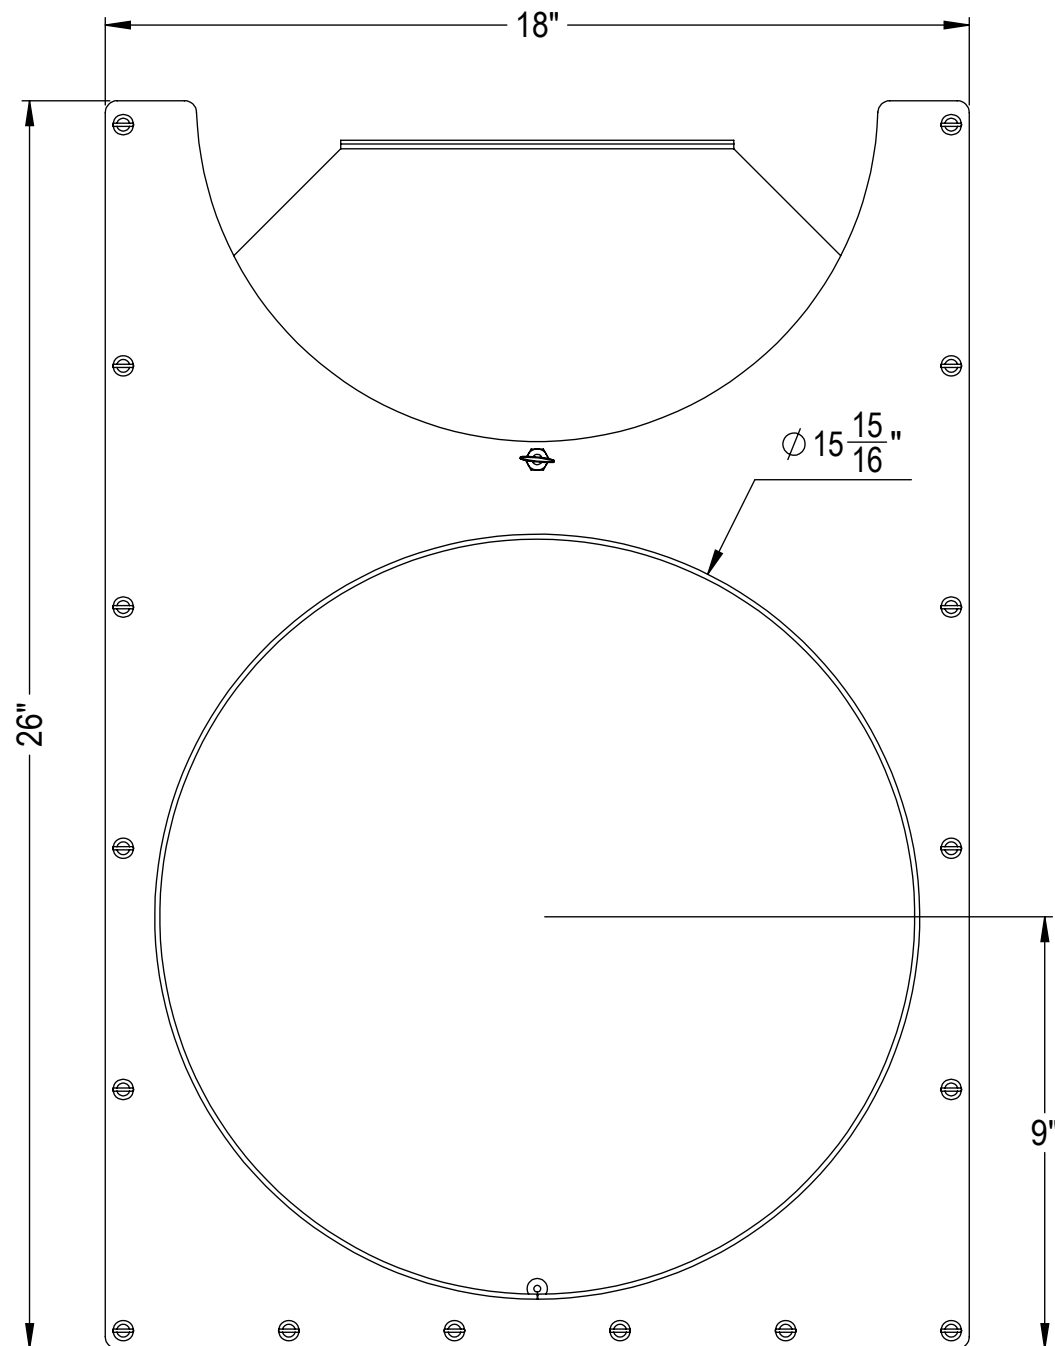

Scale: 1:4

Sheet

## 16" Fabricated Full Blast Gate

Date

Thursday, April 8, 2021

Part No

FFG16

Sheet No

16 Inch